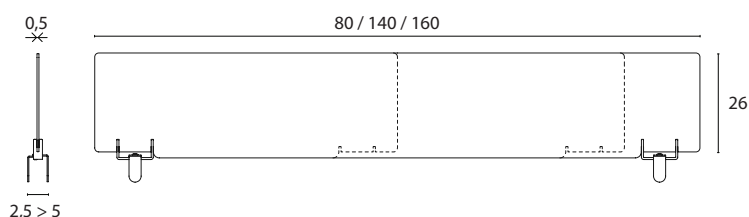

Easy to maintain and disinfect

Metal clamps

Screw lock fixing

Suitable for screens between 2.5 and 5 cm thickness