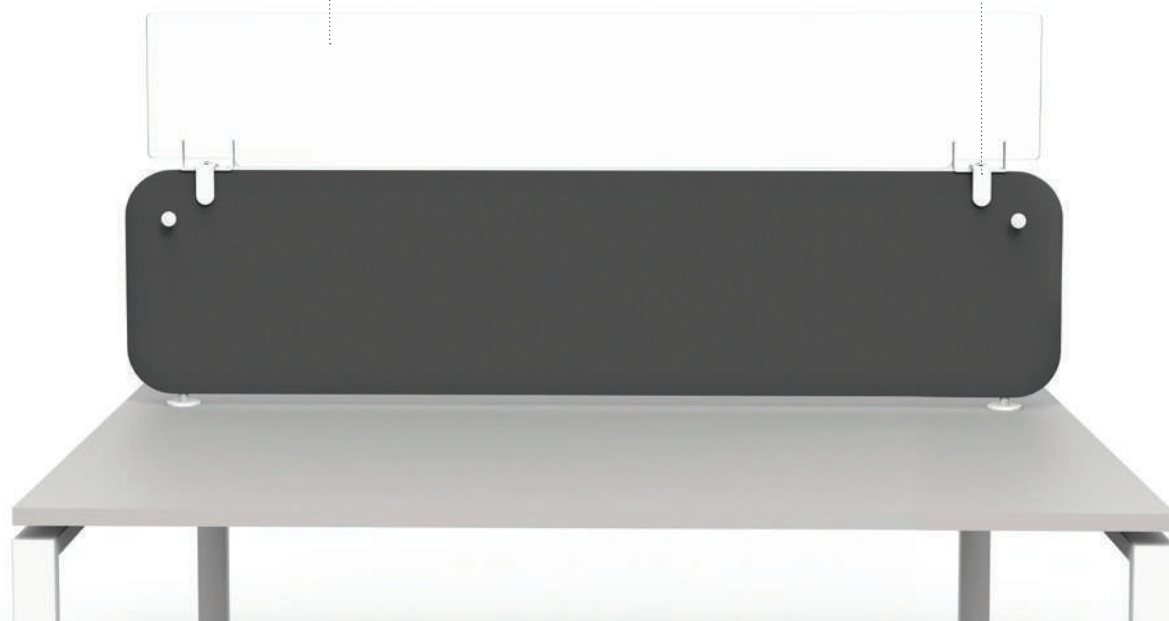

## DESK TOP SCREEN EXTENSION

**new**

Plexiglass extension to desk top screens, enabling the height of screens to be raised to offer increased protection between people without losing visibility. PROTECT DESKTOP SCREEN EXTENSION is available in 1 height & 3 widths & adapts to all types of desk top screens.

• Desk top extension illustrated on our SOLANGE desk top screen

## Adaptable to all types of desk top screen

100% transparent plexiglass screen 5 mm thick

White, metals screen clamps adjustable according to the thickness of the desk top screen

Easy & quick to install

Easy to maintain and disinfect

Metal clamps

Screw lock fixing

Suitable for screens between 2.5 and 5 cm thickness