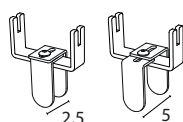

Easy to maintain and disinfect

Metal clamps

Screw lock fixing

Suitable for screens between 2.5 and 5 cm thickness