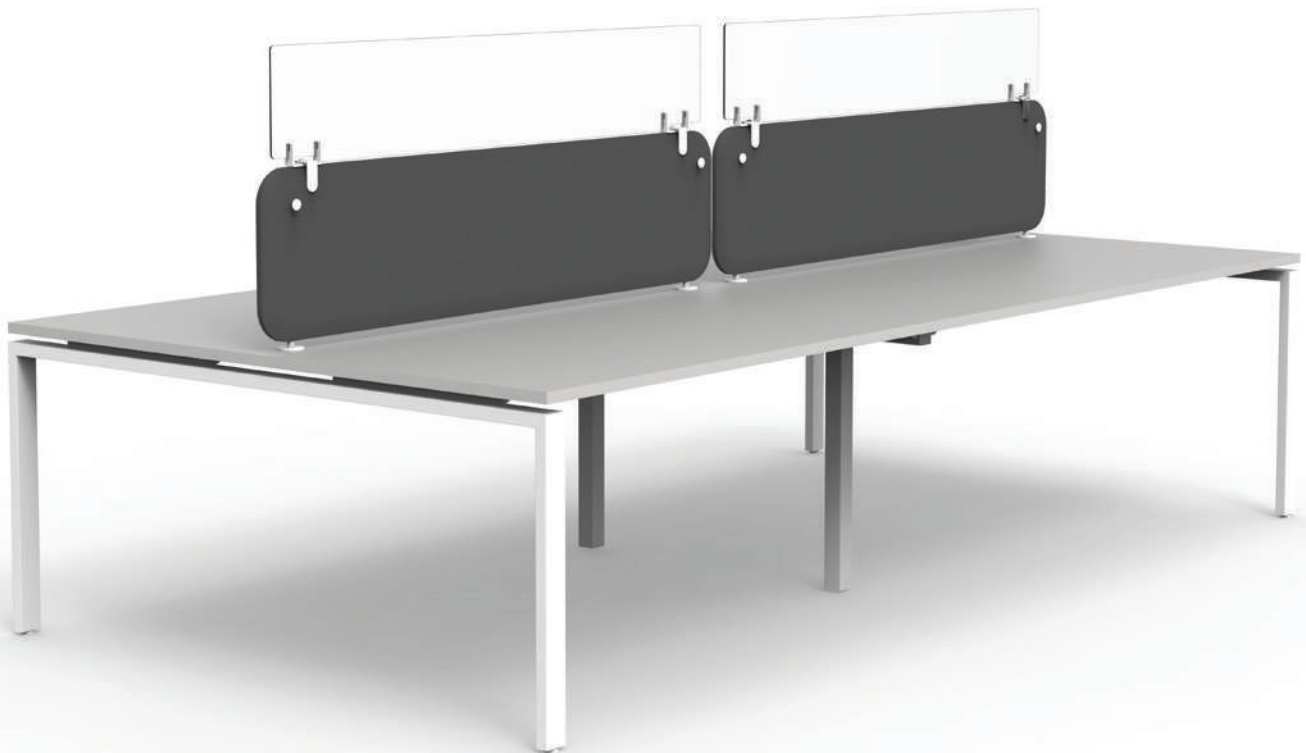

## DESK TOP SCREEN EXTENSION

**new**

Plexiglass extension to desk top screens, enabling the height of screens to be raised to offer increased protection between people without losing visibility. PROTECT DESKTOP SCREEN EXTENSION is available in 1 height & 3 widths & adapts to all types of desk top screens.

• Desk top extension illustrated on our SOLANGE desk top screen

## Adaptable to all types of desk top screen

100% transparent plexiglass screen 5 mm thick

White, metals screen clamps adjustable according to the thickness of the desk top screen

Easy & quick to install

Easy to maintain and disinfect

Metal clamps

Screw lock fixing

Suitable for screens between 2.5 and 5 cm thickness